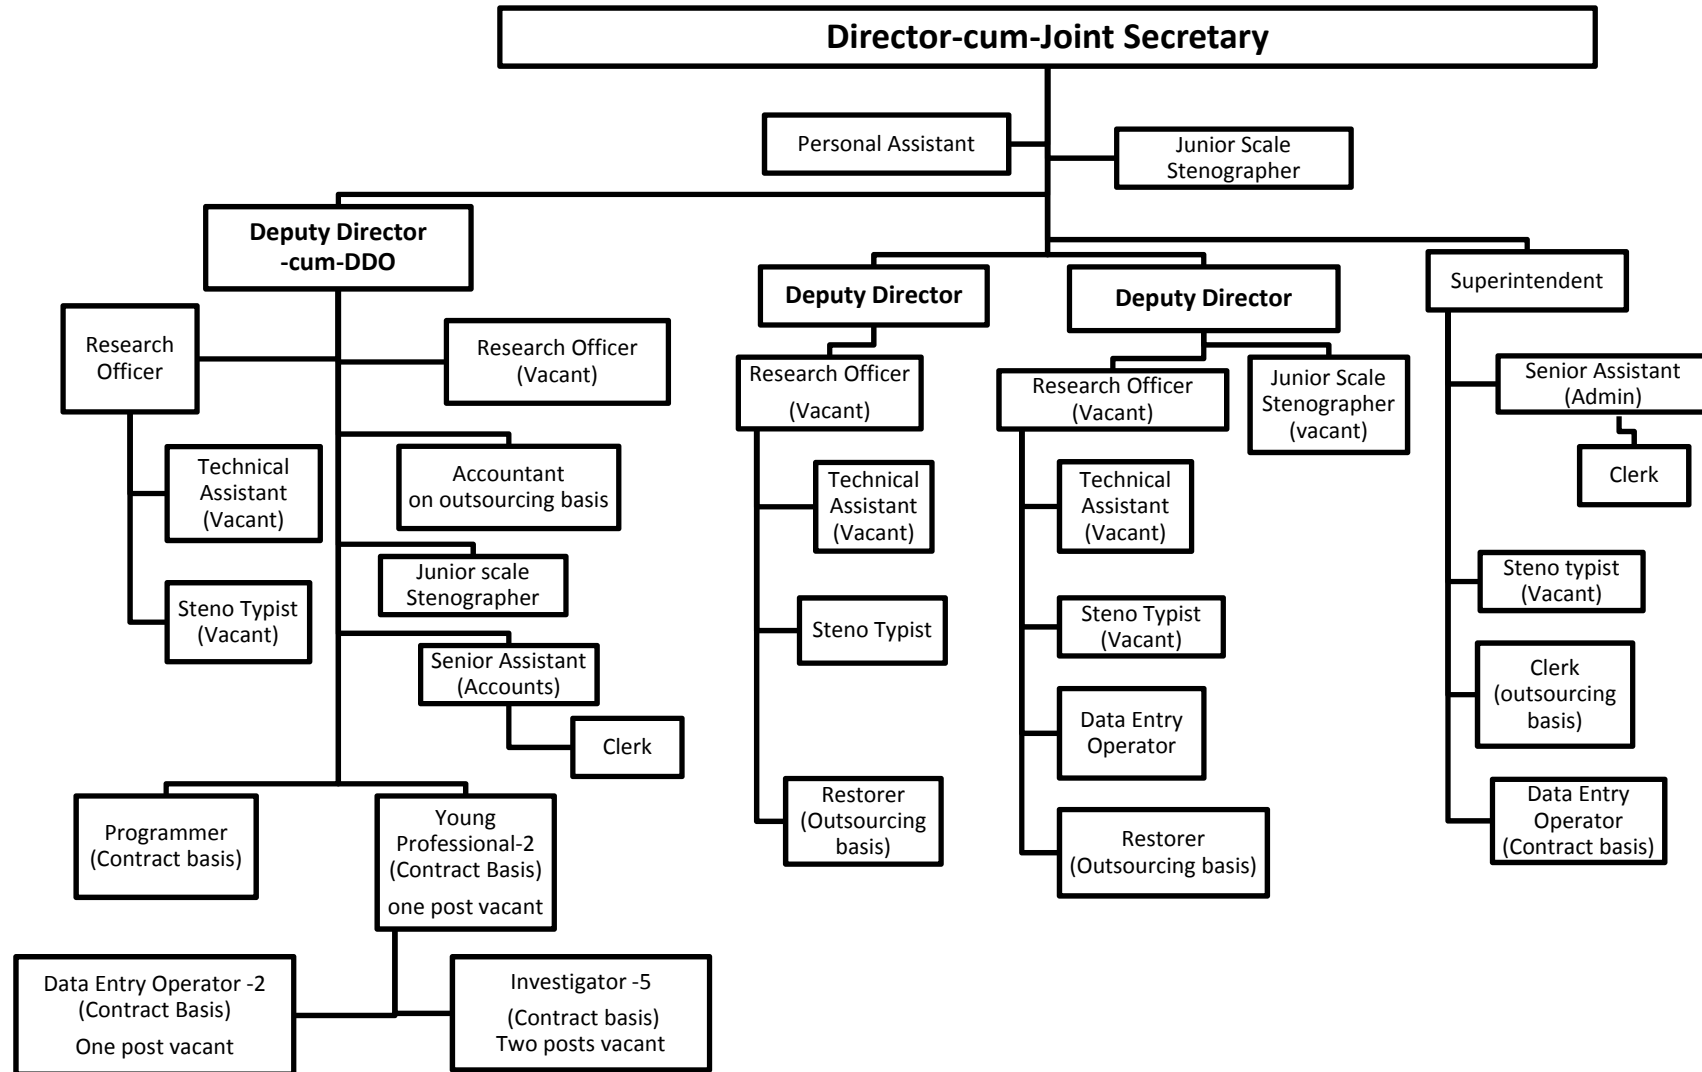

ADMINISTRATIVE CHART OF DIRECTORATE OF SCSP

(As on 30.09.2019)

Driver -2 (one on contract basis), Peon - 7 (one on contract basis), Sweeper-cum- Chowkidar - 1